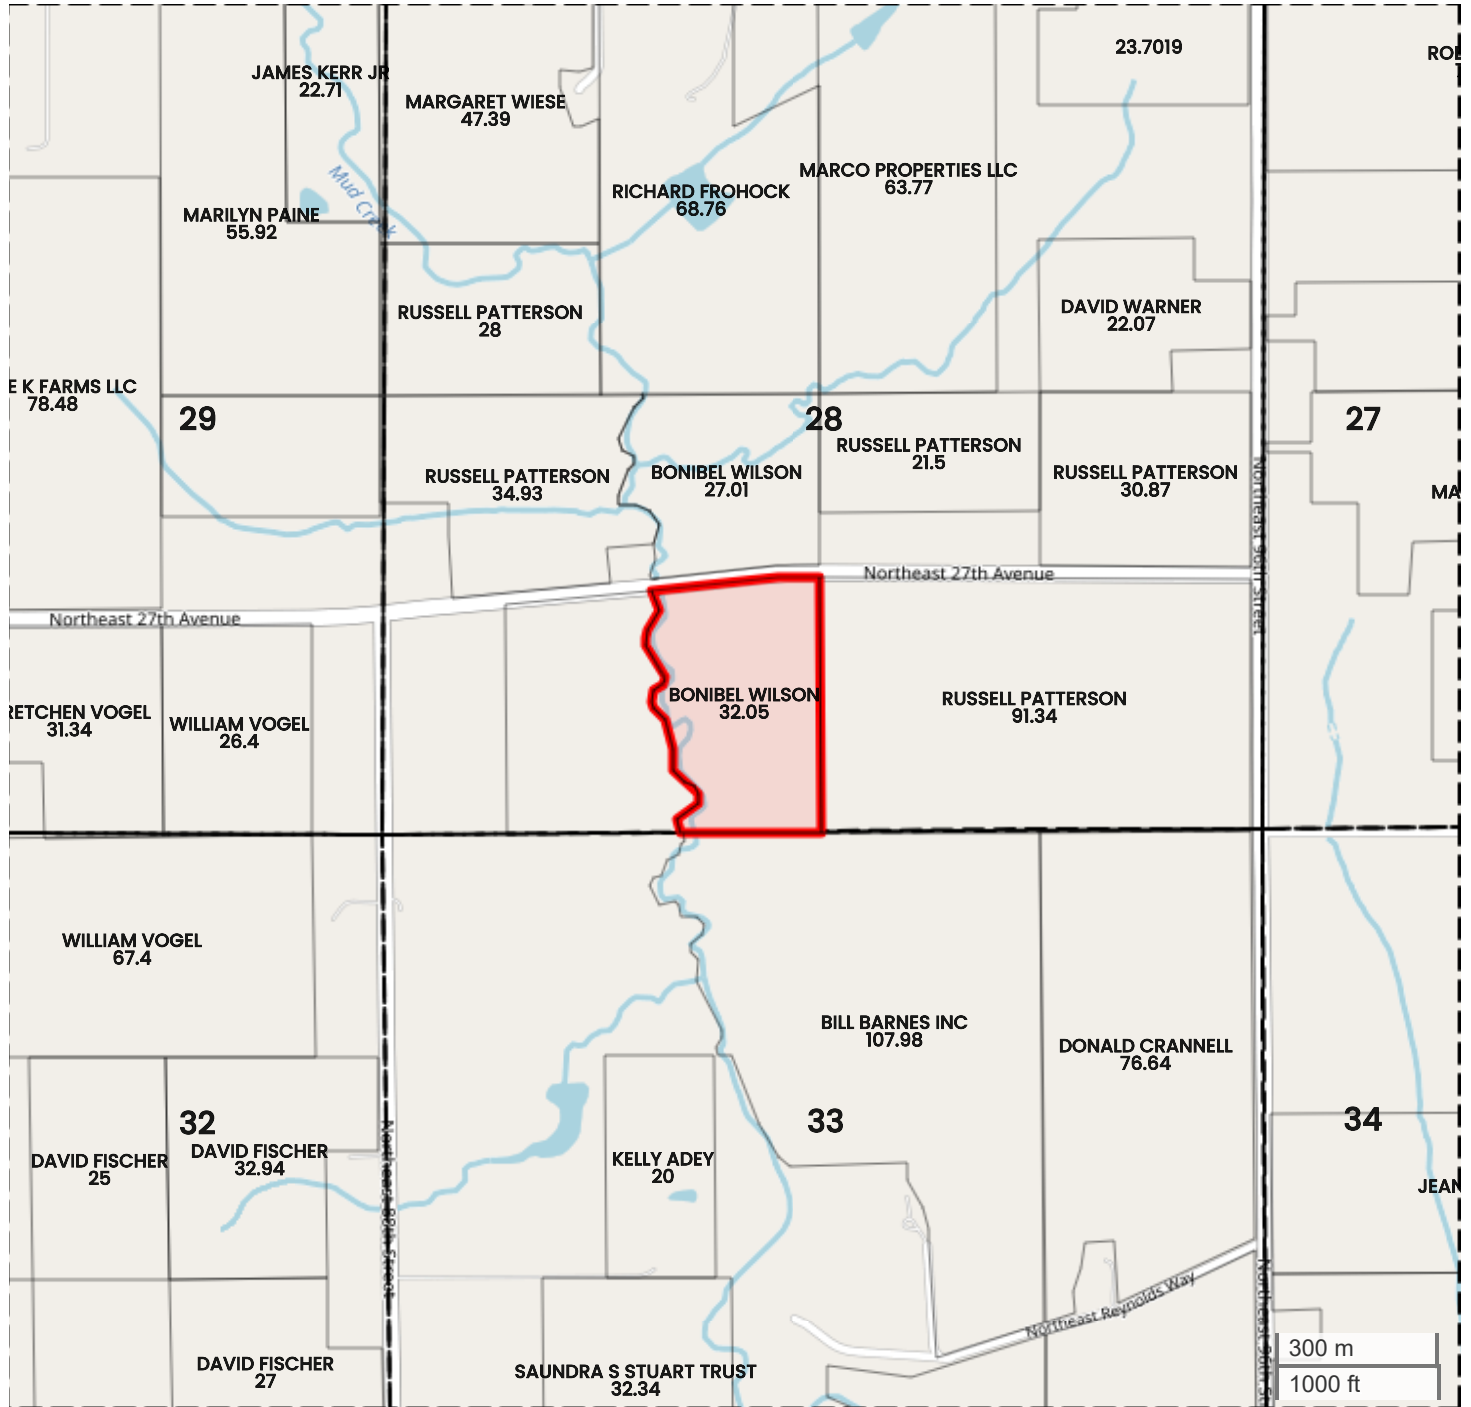

BONIBEL WILSON TRUST - TRACT 2 (32.05 AC TOTAL, 24.17 AC TILLABLE)

PLAT MAP

Center: 41.617334, -93.418036

28-79N-22W

Beaver Township

Polk County, IA

FarmWorth, LLC makes no warranties, express or implied, regarding the accuracy of any information provided through FarmWorth.com. User is solely responsible for independently verifying all information prior to use and waives any claims against FarmWorth, LLC arising from inaccuracies in such information.